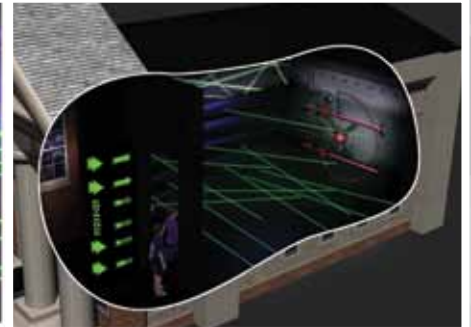

THE HEIST LASER ESCAPE MAZE

31' L X 18' 6" W X 18' 6" H (WITHOUT PEAK 13' 6" H)

SEE WEBSITE
FOR MORE
DETAILS

BEST FOR INSIDE OR NIGHTTIME OUTSIDE EVENTS

ZAP THE MOLE
8' L X 4' W X 6' H

FOUR WAY SHOOTOUT
20' L X 30' W X 15' H