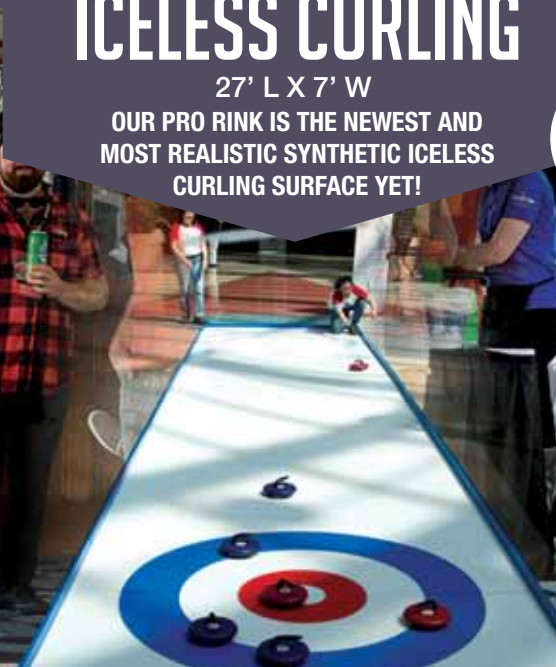

15' L X 17' W X 13' H

ICELESS CURLING

27' L X 7' W

OUR PRO RINK IS THE NEWEST AND
MOST REALISTIC SYNTHETIC ICELESS
CURLING SURFACE YET!

NEW

1.800.757.6332

COMPETITIVE ATTRACTIONS

WWW.FWORLD.COM