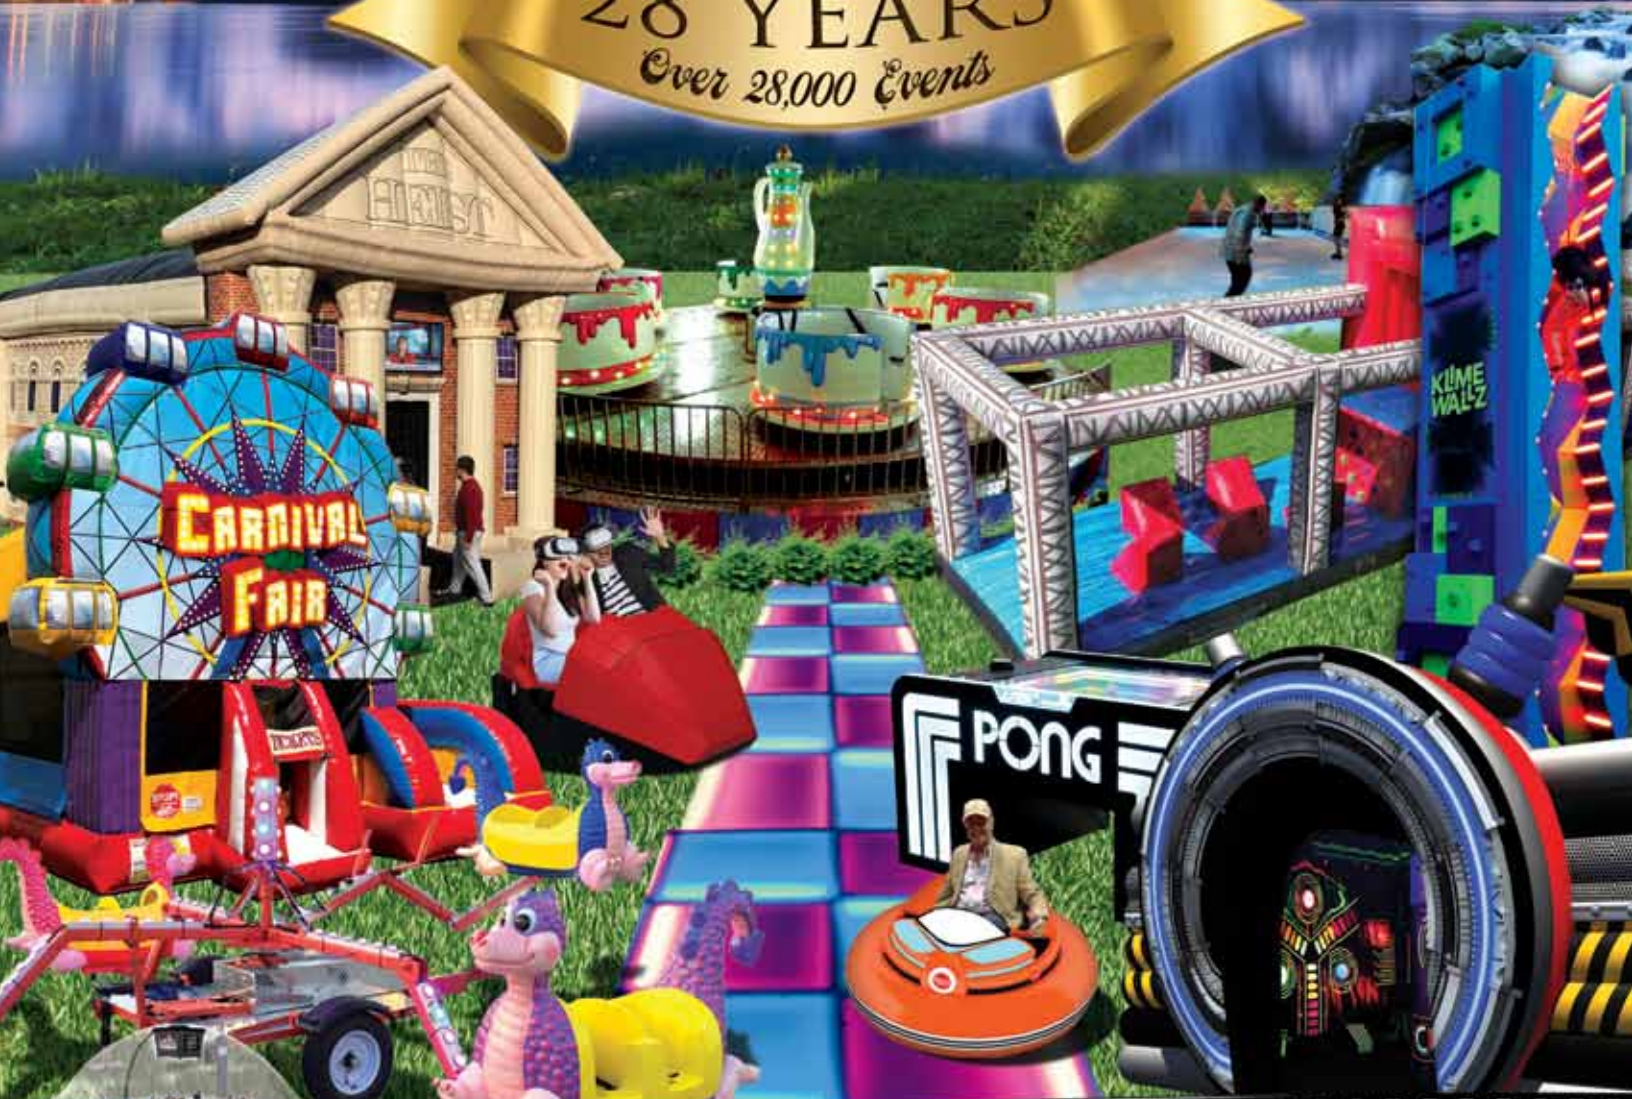

ALL THE FUN TAKES PLACE IN A GIANT 30' X 30' X 5' ARENA. JUMP IN AND DANCE ALL NIGHT!!

DANCE FLOORS, DJ'S, KARAOKE, GAME SHOWS, PARTY GAMES SUCH AS LIMBO, MUSICAL CHAIRS, HULA HOOPS, AND MUCH MORE!

XTREME DANCE PARTY

FEATURES STROBE LIGHTS AND MUSIC

LED SPOT LIGHTS

SEARCH LIGHTS

2020

Fantasy World Entertainment

A GRADY FAMILY ENTERPRISE

28 YEARS
Over 28,000 Events

WHAT'S YOUR FANTASY?