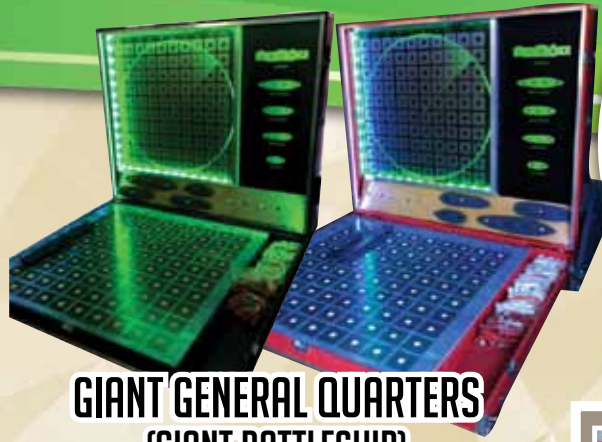

CLASSIC WOODEN

CORNHOLE

GIANT GENERAL QUARTERS (GIANT BATTLESHIP)

HUMAN FOOSBALL