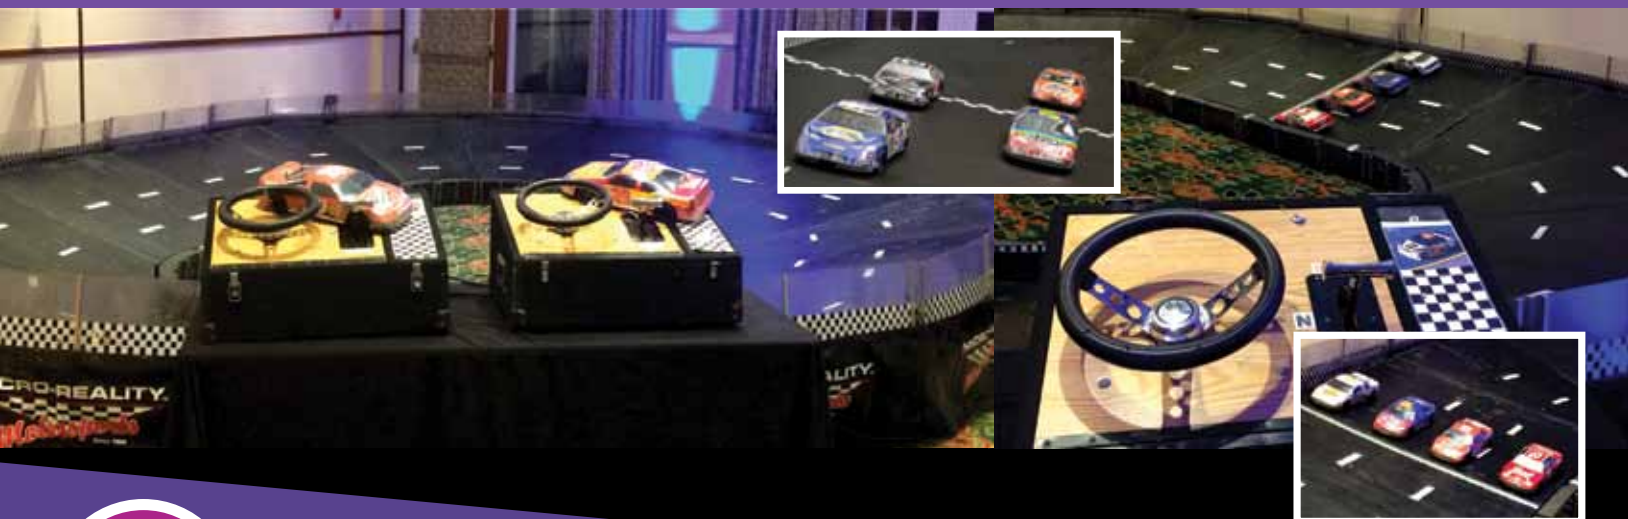

MICRO REALITY RACING

25' L X 15' W X 4' H

NOW YOU CAN EXPERIENCE THE THRILLS, CHILLS AND EXCITEMENT OF RACING.