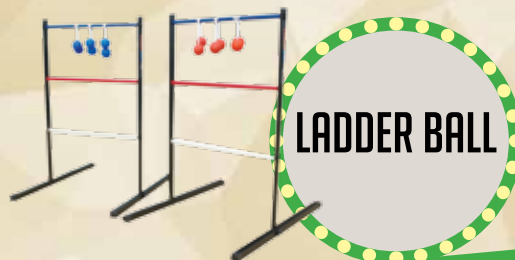

ALIEN INVASION

LIMBO

HIGH STRIKER

GIANT PONG

1.800.757.6332

YARD & GIANT GAMES

WWW.FWORLD.COM

CLASSIC WOODEN

- TUG A WAR
- BALLOON TOSS
- SACK RACES
- HULA HOOP CONTEST

CONNECT FOUR

YARD DICE

HUMAN BILLIARDS

GIANT TOWER

GIANT TIC TAC TOE

GOLF CHIPPER/GIANT DARTS

FRISBEE FLING