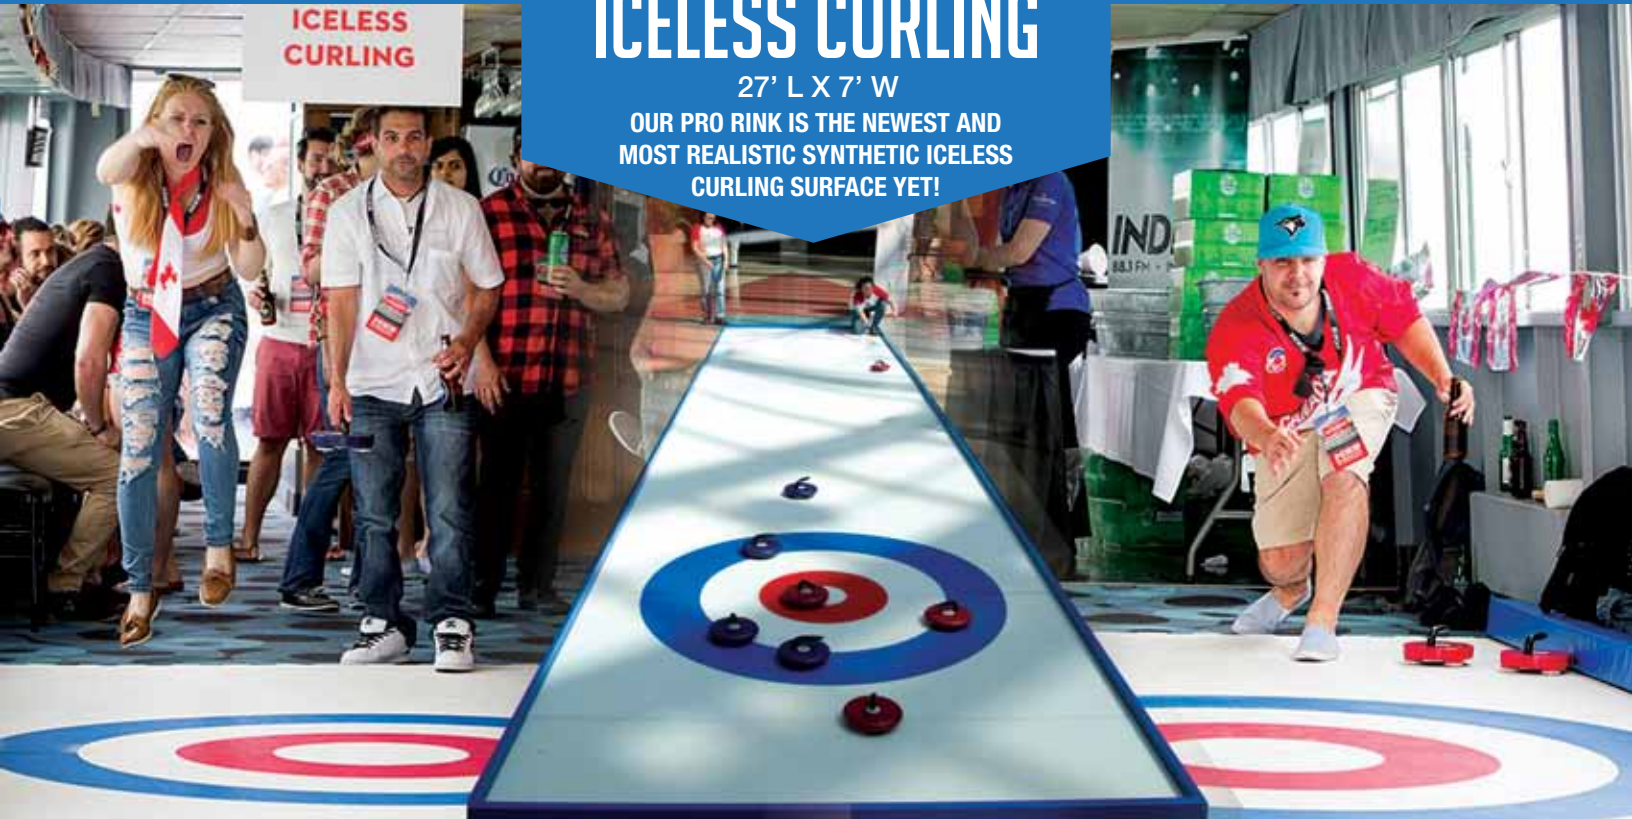

27' L X 7' W

OUR PRO RINK IS THE NEWEST AND
MOST REALISTIC SYNTHETIC ICELESS
CURLING SURFACE YET!

THE HOTTEST NEW RENTAL OF 2020

1.800.757.6332

NEW FOR
2020

WWW.FWWORLD.COM

DO YOU HAVE WHAT IT TAKES TO ESCAPE?