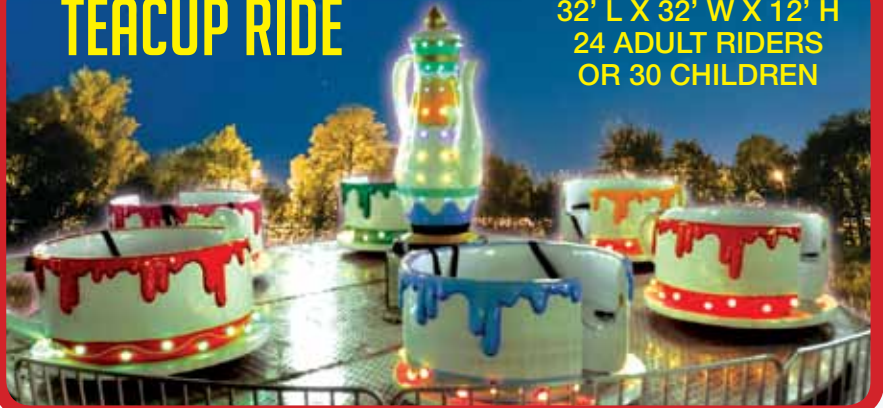

TEACUP RIDE

32' L X 32' W X 12' H
24 ADULT RIDERS
OR 30 CHILDREN

MIND WINDER

60' L X 60' W X 14' H | 16 RIDERS